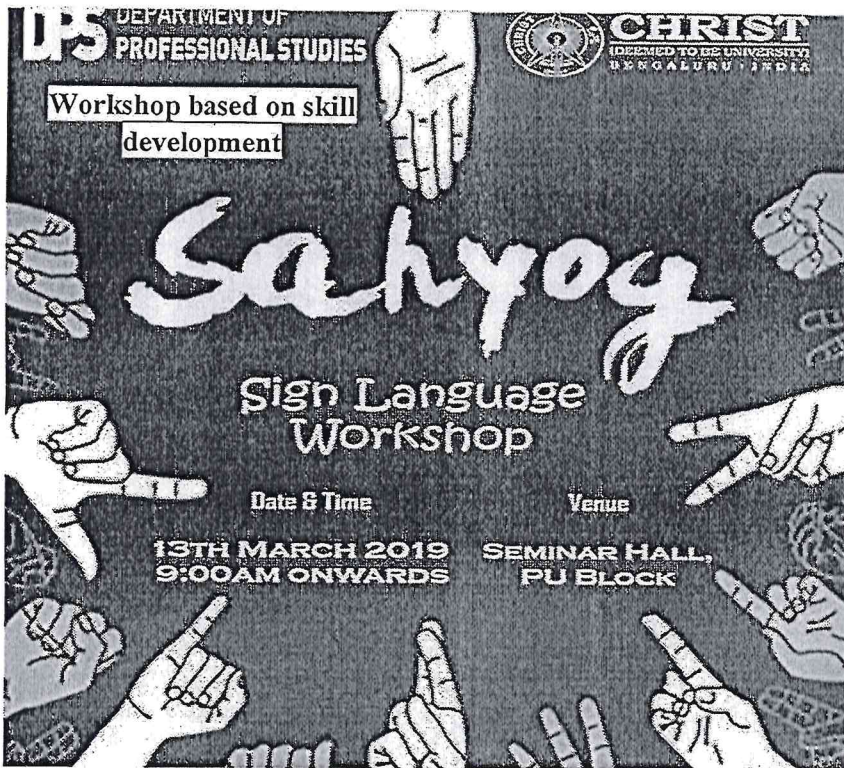

10) Workshop based on skill development: Learning Sign Language by Enable India

Sahyog is an initiative from the Department of Professional Studies in collaboration with Centre for Social Action (CSA). This platform aims in reaching out to the people who are facing numerous disabilities to express their talent and prove their worth. This involves visits to various NGOs across Bengaluru with the aim of helping them out in the best ways possible. The team is currently headed by Swarnamalya P and Arvind B, Yogesh, Saaru, Suresh. The notable visits done by the team so far are Seva in Action, Deepa Academy, Christ Special School, Diya Foundation, Samarthanam, Youth of Brigade. The students have showed their interest taking part in visits and they have consistently helped in proper functioning of various activities. Sahyog aims to extend their arms further by reaching out to more and more NGOs in the future. A Sign Language Workshop was organized by Enable India in the Seminar Hall as part of Sahyog where students were taught on the usage of Sign Language. At the end of the session students could spell out names and other functional words in the sign language. It was a very effective workshop since most students who attended the session could briefly communicate with NGO participants using functional sign language.